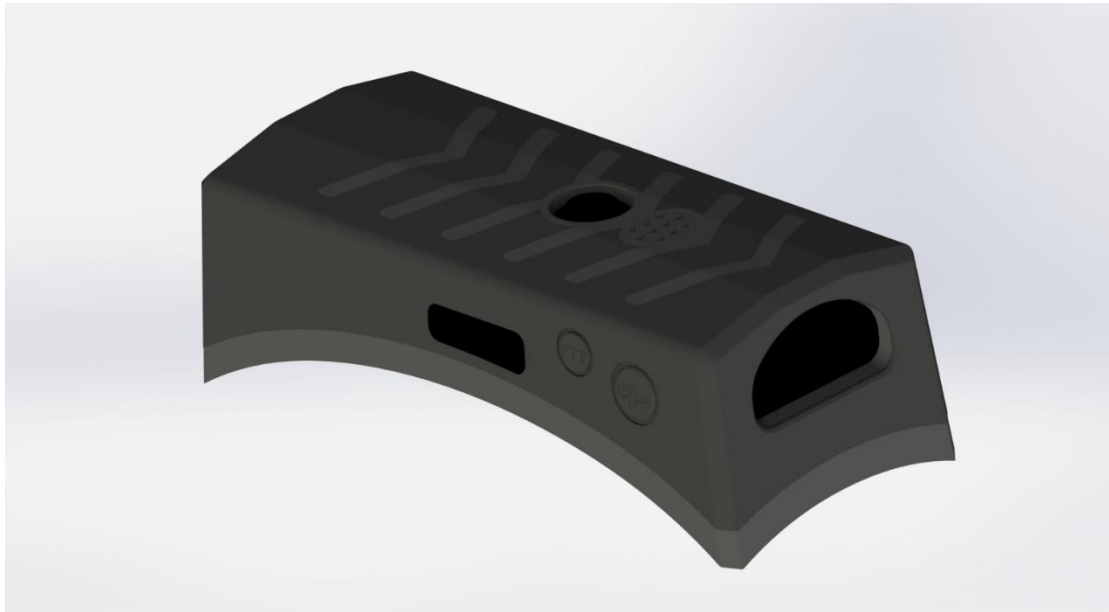

SWAT Helmet Camera

Feature

- 4G transfer of video
- Remote walkie-talkie
- Access to network
- Live stream on mobile APP by WIFI
- GPS (coordinates)
- SOS alarm
- Visible light
- Low profile design, instant secure attachment.
- Non-distorted field of view
- Explosion proof

Specification:

Sensor	1/2.8"SONY323 , starlight
Angle of the lens	100°
CPU	MSTAR/AIT8328P
Wifi	Yes
Resolution	1920X1080 30P
File format	H.264
Video Segmentation	MP4 5 minutes/video
Image	1920X1080
Image format	JPEG
Lighting distance	Light (1.2W) to recognize the face (20m) and to recognize the human (30m);
Port	Type-C (data and power)
Laser pointer	Yes
Battery	3000mAh
Working hours	video≥9 hours, lightening ≥6 hours
Storage	64GB
Working temperature	-40~65°
Humidity	10%~80%
Low battery alarm	Yes, when battery voltage is lower than 3.58V
Protection	IP67
Dimension	155*60*48mm
Weight	320g
Operating system	Winodws XP/ Win7/ Win10

SIM (4G) card
Slot

Push to Talk

Power / video

Camera

White light